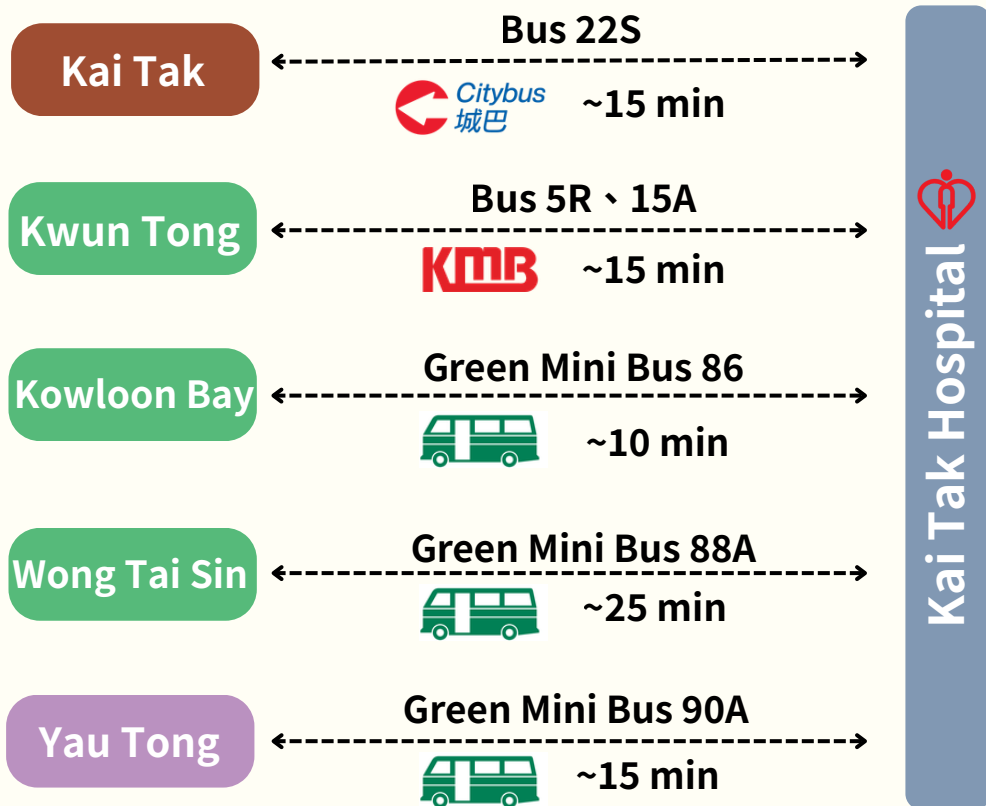

# MTR Connection

Bus and green mini bus services to Kai Tak Hospital are also available at Sung Wong Toi, To Kwa Wan, Diamond Hill, Ngau Tau Kok, Choi Hung, Kowloon Tong and other MTR stations.

For details, please refer to the websites of the relevant transport operators.

# Kai Tak Hospital Transportation Information Card

Latest Information : April 2026

## Direct Route to KTH >

- KMB** 5R Kwun Tong (apm) – KTCT
- X6C Mei Foo – HKCH
- 15A\* Ping Tin – Tsz Wan Shan (North)

## Citybus

- 22S\* Kai Tak Public Transport Interchange – KTCT (Circular)
- 20A High Speed Rail West Kowloon Station – KTCT
- 22 Kowloon Tong (Festival Walk) – KTCT
- 22M To Kwa Wan – KTCT
- 20X\* Tsim Sha Tsui – KTCT