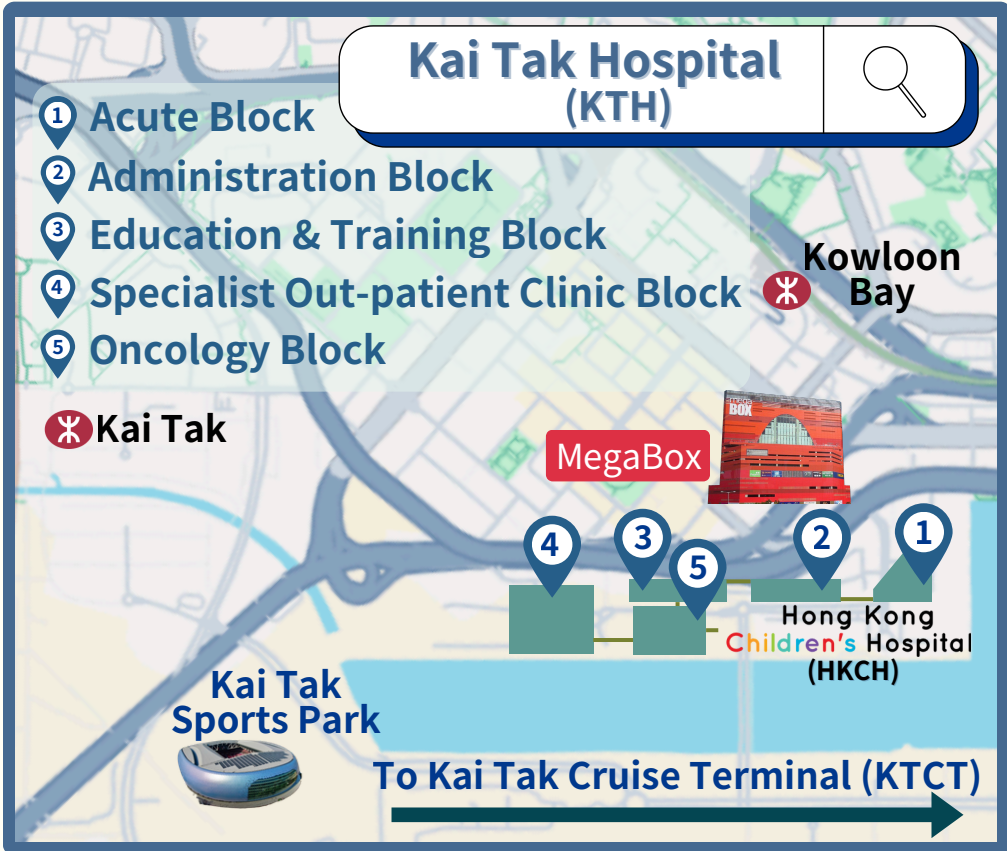

# MTR Connection

Bus and green mini bus services to Kai Tak Hospital are also available at Sung Wong Toi, To Kwa Wan, Diamond Hill, Ngau Tau Kok, Choi Hung, Kowloon Tong and other MTR stations.

For details, please refer to the websites of the relevant transport operators.

## Direct Route to KTH >

- KMB** 5R Kwun Tong (apm) – KTCT
- X6C Mei Foo – HKCH
- 15A\* Ping Tin – Tsz Wan Shan (North)

## Green Mini Bus

- 86 Telford Garden – KTCT
- 88A Wong Tai Sin Bus Terminus – HKCH
- 90A Yau Tong (Yau Lai Estate) – HKCH
- 90B Sau Mau Ping – HKCH
- 68 Choi Wan Estate – Kowloon Bay
- 22A Kwun Tong Lok Wah Estate – Kwun Tong Ferry

\*Additional bus and green minibus stops will be located near KTH.  
 \*KMB route 15A and Citybus routes 22S and 20X will be extended and introduced as appropriate following the commissioning of KTH.